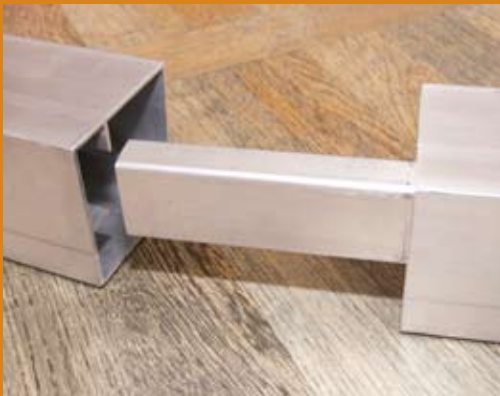

Every connector is permanently attached to the Pitch-Perfect side-boards so there are no pieces to lose – a problem with other high-end side-boards.

The playing surface of each board is 10 feet (3.05 meters) in length and is perfectly smooth. Rebound angles are 100% predictable. Slide two of our side-boards together and the smooth playing surface of one board continues across the seam to the next. One or more boards on each side-line can be custom cut to optimize overall side-line length.